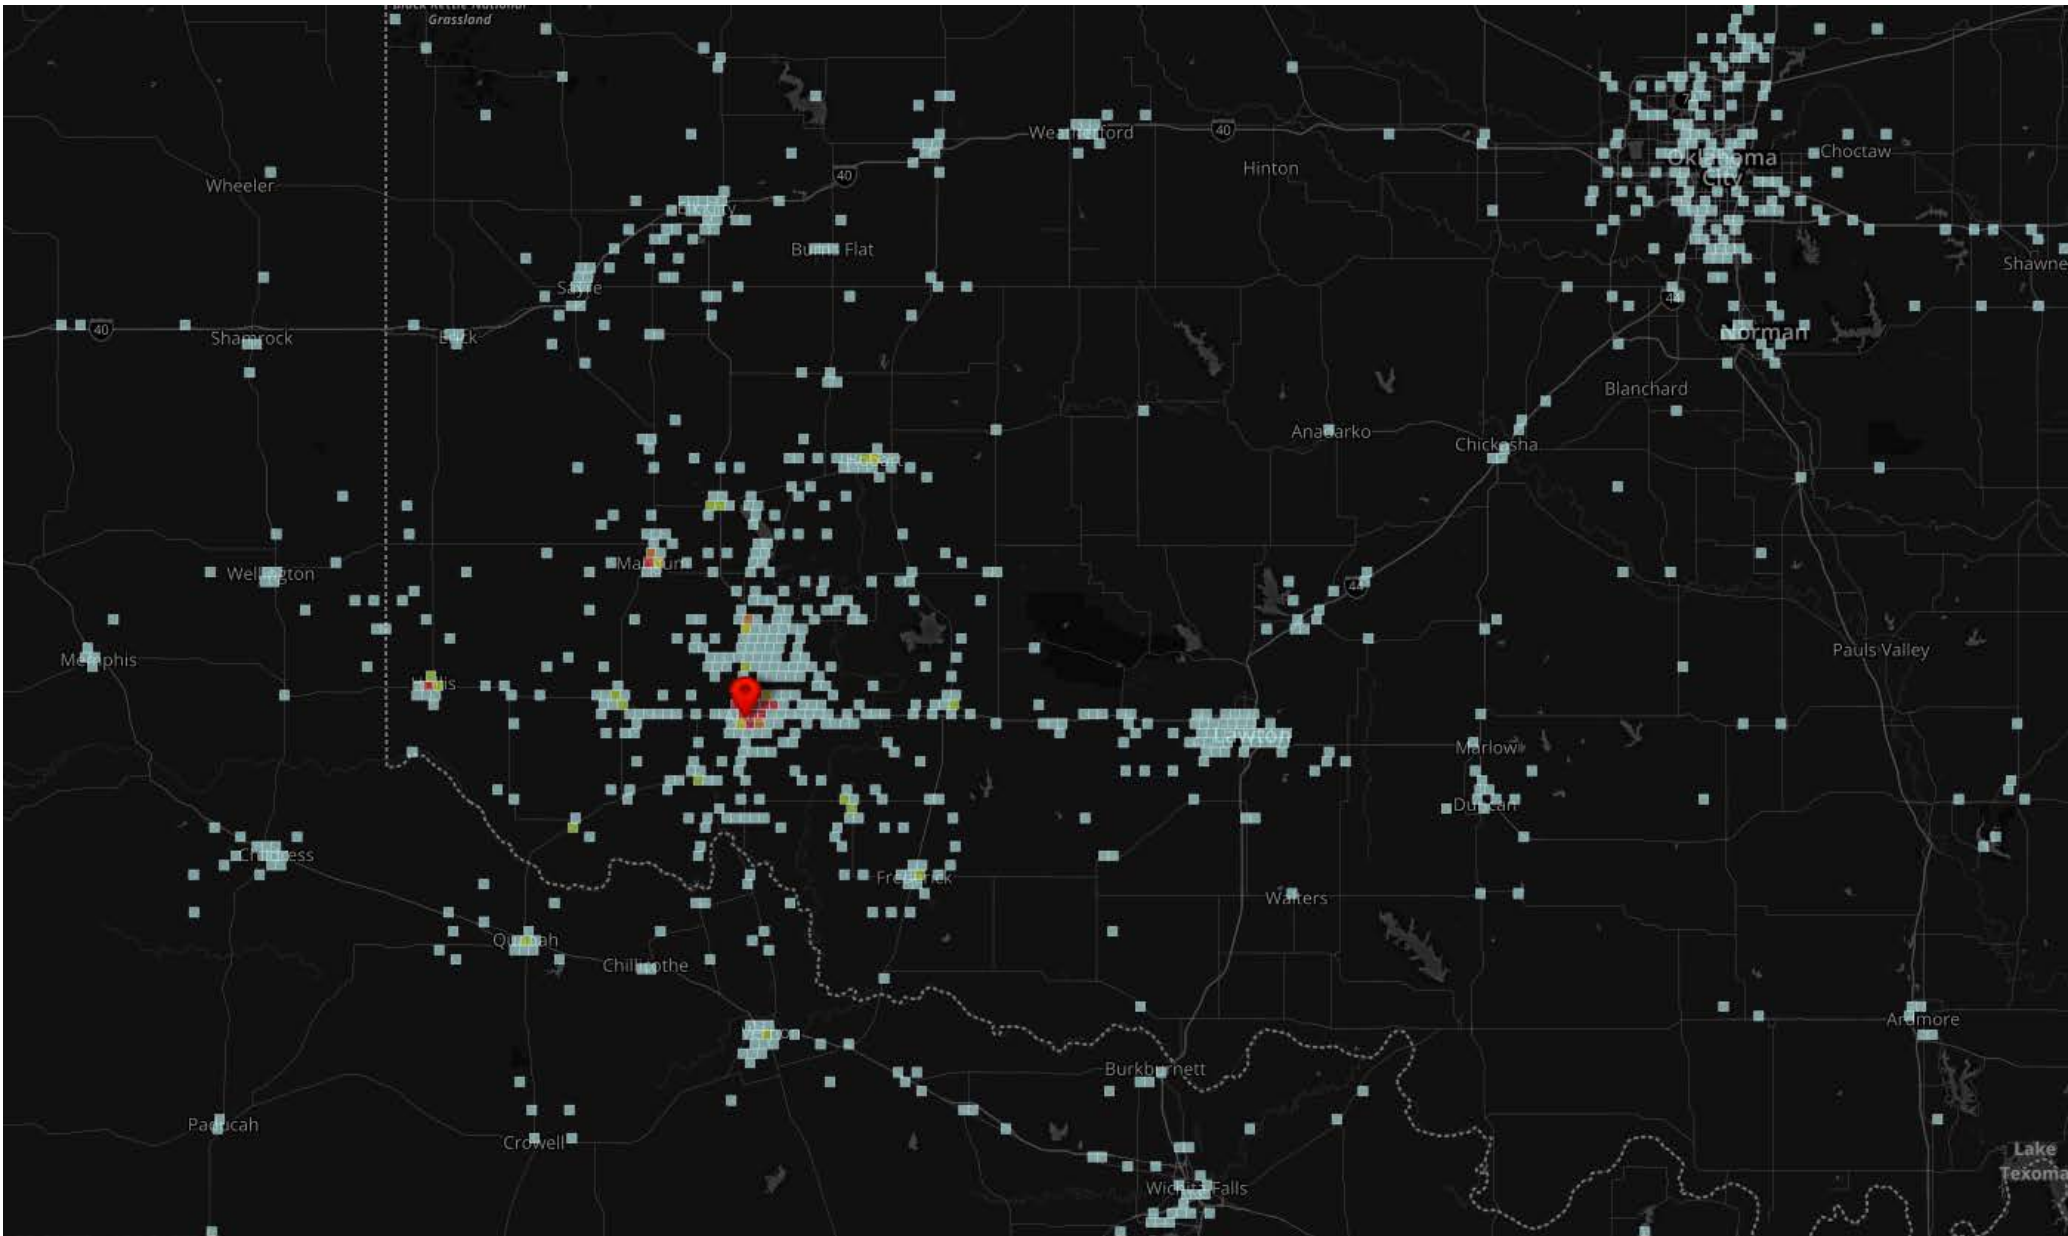

WHAT DOES MOBILE DATA SHOW?

Once the polygon is drawn around the designated location we then specify a time frame in order to compare visitor patterns. The resulting data is based on the shoppers who visited the defined location during the designated time period. The system produces latitude/longitude points to showing the likely home and work locations of the visitors from which trade areas are derived. These data inputs are updated as quickly as every 24 hours.

HOW DO WE USE MOBILE DATA?

This tool allows us to see where customers are coming from to shop in your market using actual data. This information is used to optimize your trade area, analyze business locations, compare frequency of visitors, and assist retailers in site selection. This is intended to support the trade area but does not solely define the trade area.

Mobile Data Collection

This mobile tracking service uses data collected from mobile phone users who have agreed within their apps and phone settings to enable location information. By drawing a polygon around a specific business or location we are able to gather valuable data about the customer base that has actively used their mobile device while in the identified location. This tool allows us to see where customers are coming from to shop in your market using actual data. This information is used to optimize your trade area, analyze business locations, compare frequency of visitors, and assist retailers in site selection. This is intended to support the trade area but does not solely define the trade area.

**The location tracked was
Altus Walmart Supercenter**

**for the time period of
January 1, 2017
To
January 1, 2018**

Discover – Altus Plaza Shopping Center

Discover – Bunker Hills Shopping Center

Discover – North Main Commons