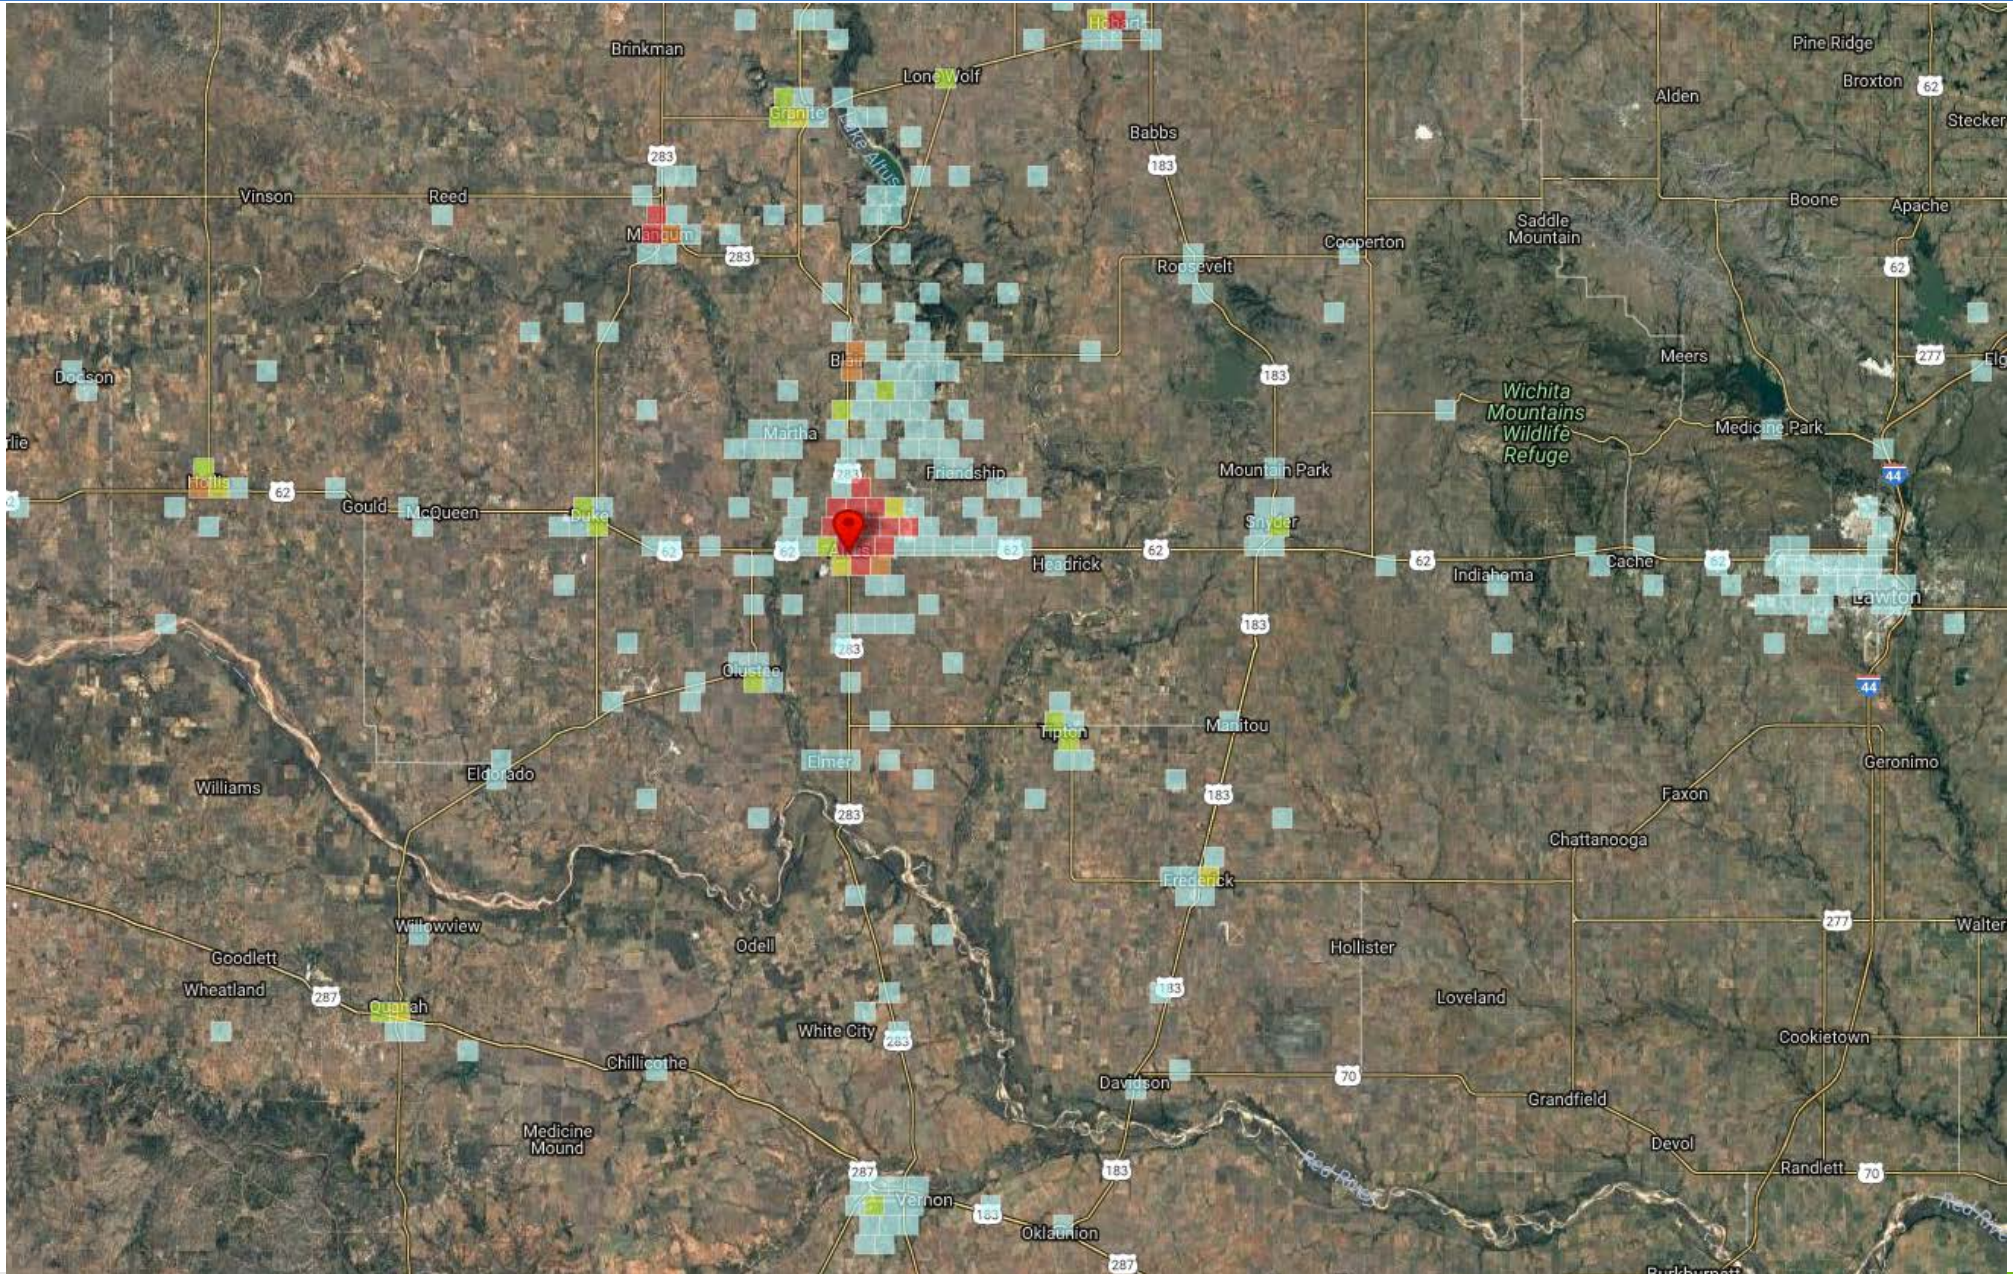

WHAT DOES MOBILE DATA SHOW?

Once the polygon is drawn around the designated location we then specify a time frame in order to compare visitor patterns. The resulting data is based on the shoppers who visited the defined location during the designated time period. The system produces latitude/longitude points to showing the likely home and work locations of the visitors from which trade areas are derived. These data inputs are updated as quickly as every 24 hours.

Mobile Data Collection

This mobile tracking service uses data collected from mobile phone users who have agreed within their apps and phone settings to enable location information. By drawing a polygon around a specific business or location we are able to gather valuable data about the customer base that has actively used their mobile device while in the identified location. This tool allows us to see where customers are coming from to shop in your market using actual data. This information is used to optimize your trade area, analyze business locations, compare frequency of visitors, and assist retailers in site selection. This is intended to support the trade area but does not solely define the trade area.

**The location tracked was
Altus Walmart Supercenter**

**for the time period of
January 1, 2017
To
January 1, 2018**

Discover – Altus Plaza Shopping Center

Discover – Bunker Hills Shopping Center

Discover – North Main Commons

Discover – Composite View