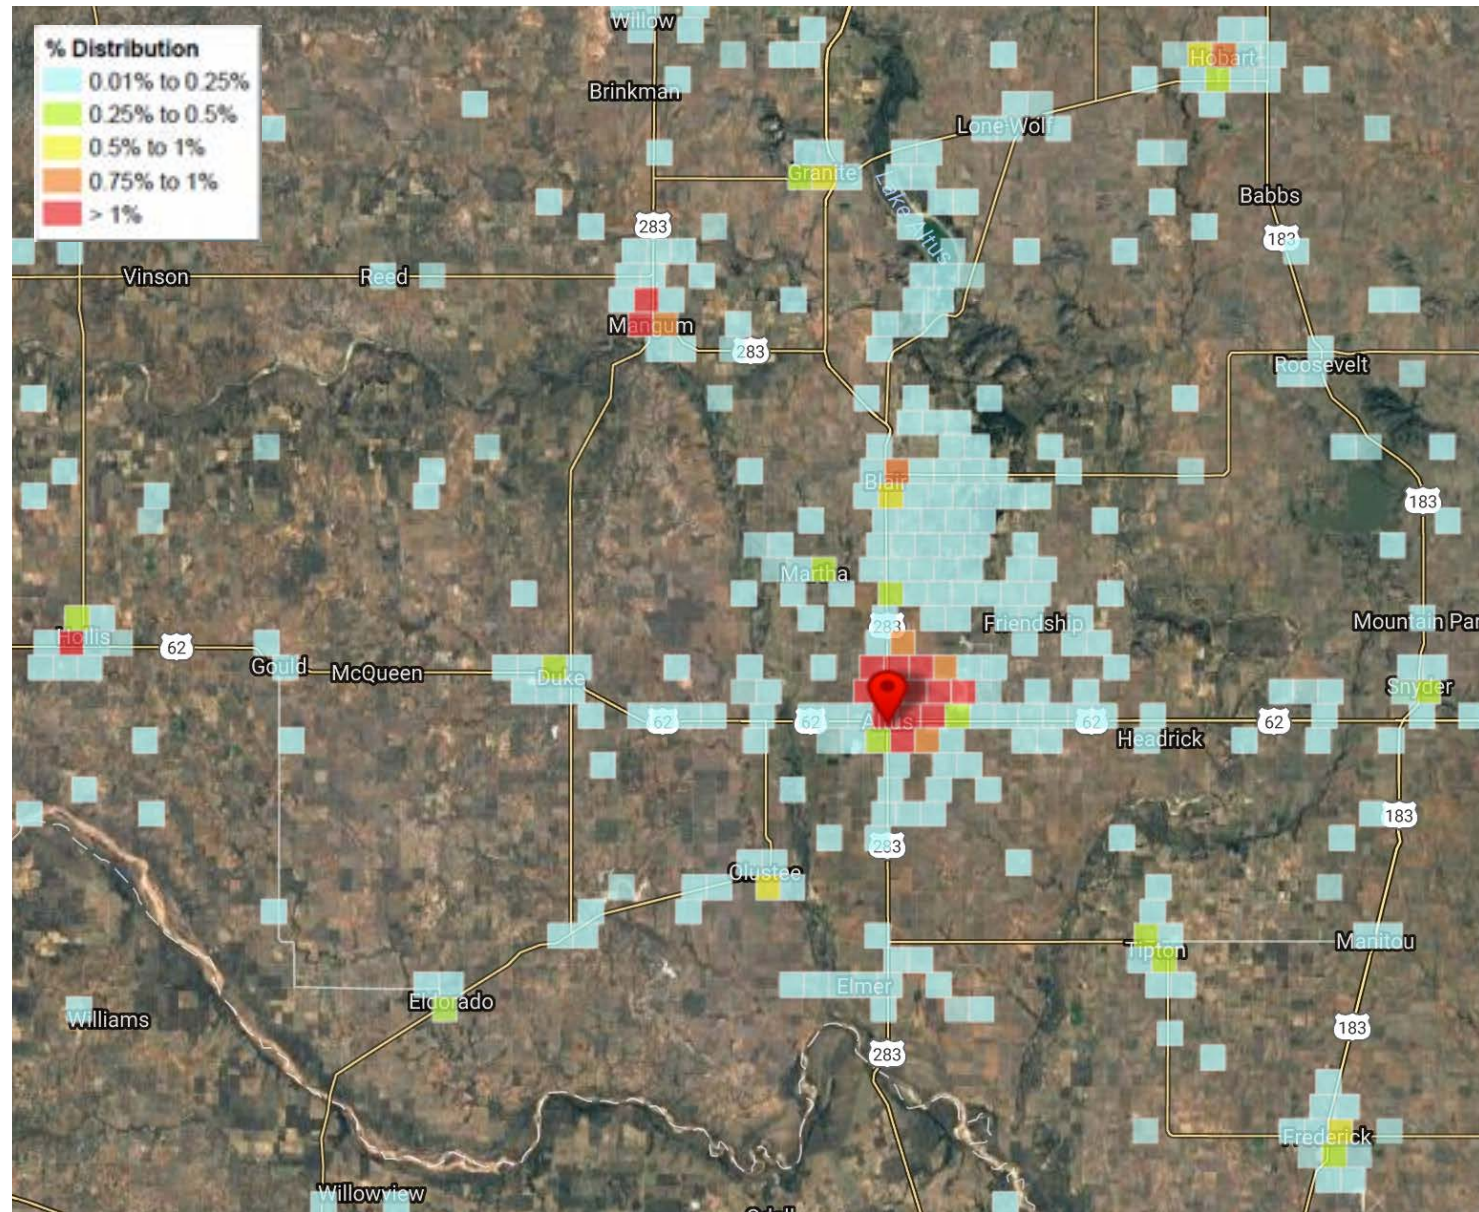

WHAT DOES MOBILE DATA SHOW?

Once the polygon is drawn around the designated location we then specify a time frame in order to compare visitor patterns. The resulting data is based on the shoppers who visited the defined location during the designated time period. The system produces latitude/longitude points to showing the likely home and work locations of the visitors from which trade areas are derived. These data inputs are updated as quickly as every 24 hours.

HOW DO WE USE MOBILE DATA?

This tool allows us to see where customers are coming from to shop in your market using actual data. This information is used to optimize your trade area, analyze business locations, compare frequency of visitors, and assist retailers in site selection. This is intended to support the trade area but does not solely define the trade area.

Mobile Data Collection

This mobile tracking service uses data collected from mobile phone users who have agreed within their apps and phone settings to enable location information. By drawing a polygon around a specific business or location we are able to gather valuable data about the customer base that has actively used their mobile device while in the identified location. This tool allows us to see where customers are coming from to shop in your market using actual data. This information is used to optimize your trade area, analyze business locations, compare frequency of visitors, and assist retailers in site selection. This is intended to support the trade area but does not solely define the trade area.

**The location tracked was
Altus Walmart Supercenter**

**for the time period of
January 1, 2017
To
January 1, 2018**

Discover – Altus Plaza Shopping Center

Discover – Bunker Hills Shopping Center

Discover – North Main Commons