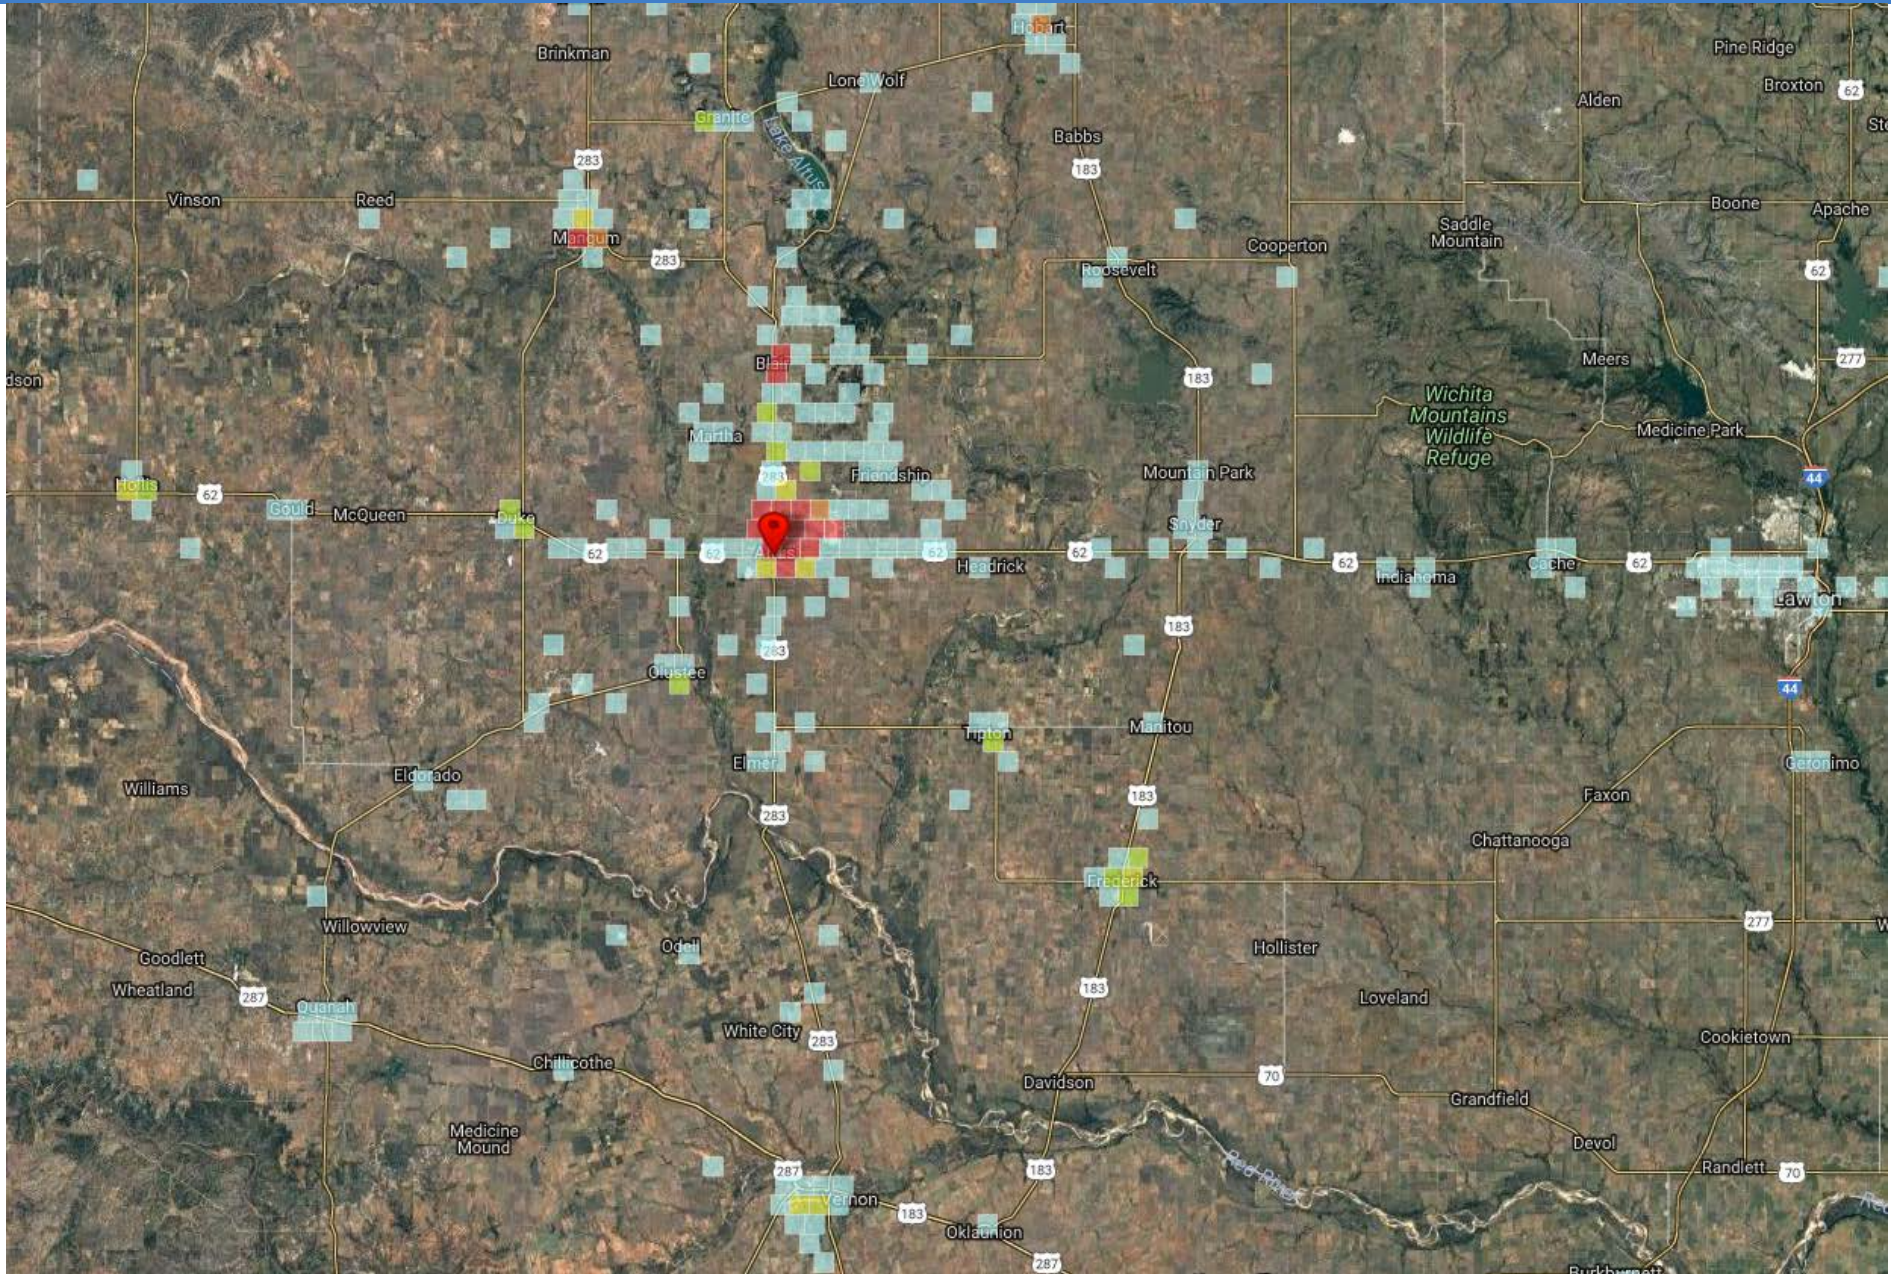

WHAT DOES MOBILE DATA SHOW?

Once the polygon is drawn around the designated location we then specify a time frame in order to compare visitor patterns. The resulting data is based on the shoppers who visited the defined location during the designated time period. The system produces latitude/longitude points to showing the likely home and work locations of the visitors from which trade areas are derived. These data inputs are updated as quickly as every 24 hours.

Mobile Data Collection

This mobile tracking service uses data collected from mobile phone users who have agreed within their apps and phone settings to enable location information. By drawing a polygon around a specific business or location we are able to gather valuable data about the customer base that has actively used their mobile device while in the identified location. This tool allows us to see where customers are coming from to shop in your market using actual data. This information is used to optimize your trade area, analyze business locations, compare frequency of visitors, and assist retailers in site selection. This is intended to support the trade area but does not solely define the trade area.

**The location tracked was
Altus Walmart Supercenter**

**for the time period of
January 1, 2017
To
January 1, 2018**

Discover – Altus Plaza Shopping Center

Discover – Bunker Hills Shopping Center

Discover – North Main Commons

Discover – Composite View