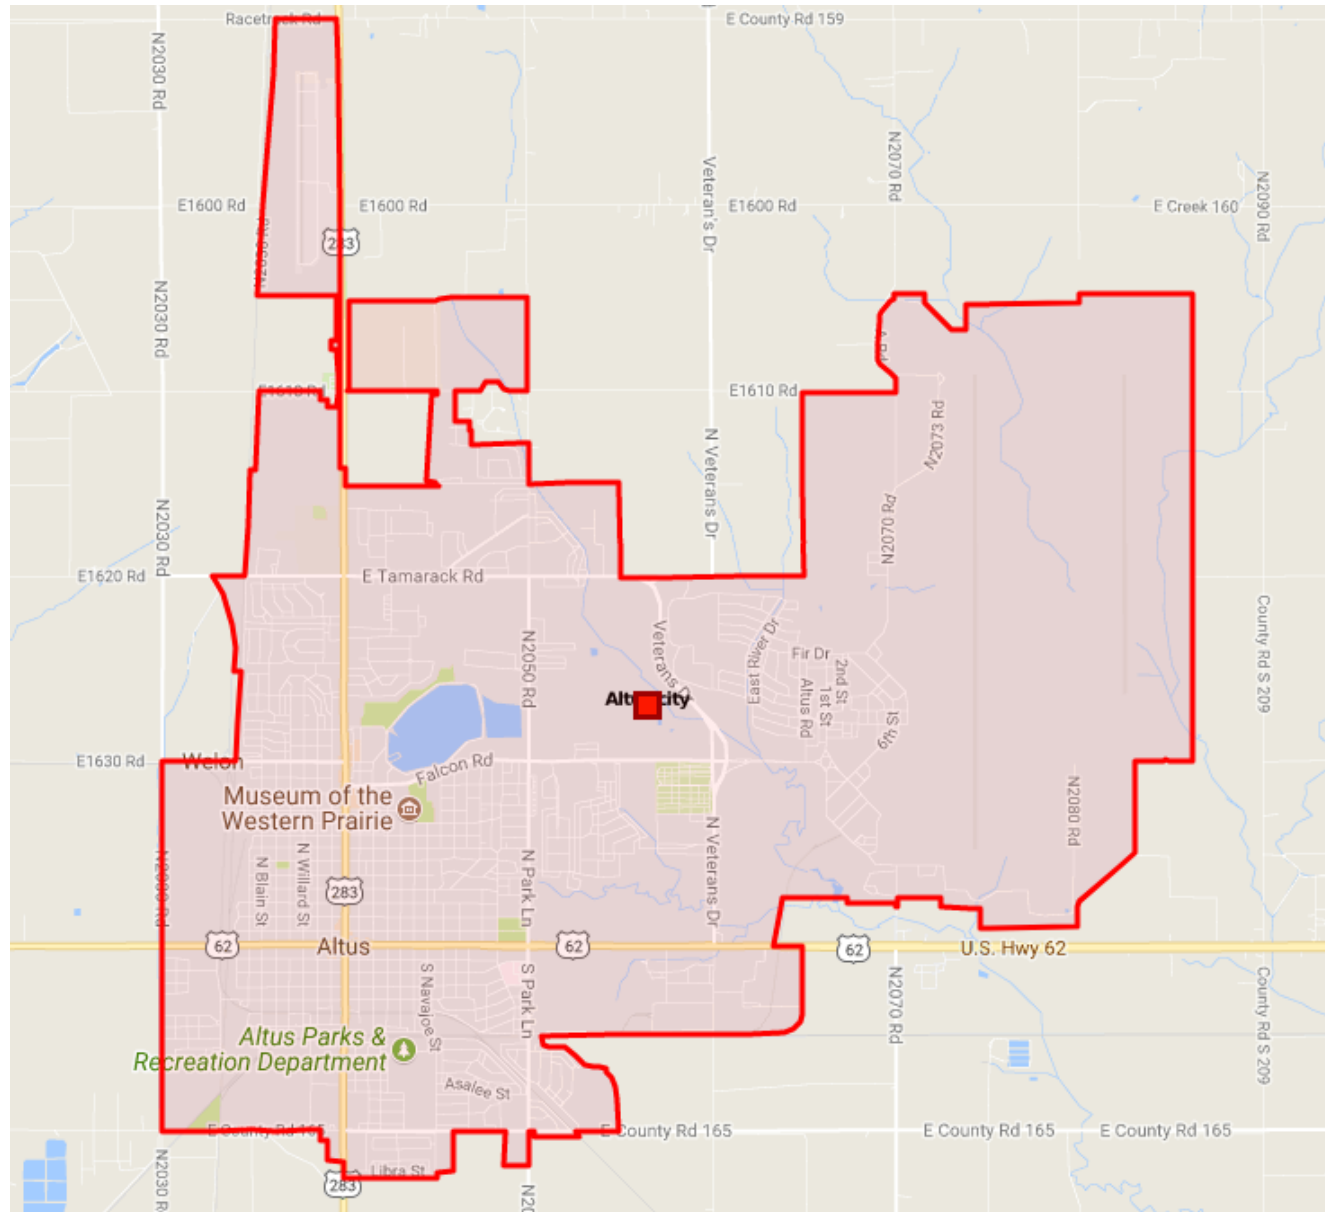

Discover

State of Oklahoma
Population 3.92 Million

Altus, OK
Population 18,885

Residential Population Density

• 1 dot = 100

Daytime Employee Population Density

• 1 dot = 100

Median Household Income

- \$0-\$25,000
- \$25,000-\$50,000
- \$50,000-\$75,000
- \$75,000-\$100,000
- \$100,000-\$150,000
- > \$150,000

Study Area

- 3.00 mi
- 5.00 mi
- 0-5 min
- 0-10 min

Discover: Drive Time & Radius

Category	3-Mile Radius	5-Mile Radius	10-Mile Radius	5-Minute Drive Time	10-Minute Drive Time	15-Minute Drive Time
Current Year Estimated Population	19,212	20,308	23,646	8,562	19,760	22,175
Number of Households	7,459	7,855	9,148	3,468	7,617	8,604
Projected Annual Growth (5 YR)	-2.09%	-2.10%	-2.08%	-1.53%	-2.11%	-2.12%
Median HH Income 2016	\$41,447	\$42,087	\$43,507	\$50,066	\$42,697	\$42,879
Current Year Average Age	37.1	37.2	37.6	38.6	37.2	37.4
Average Home Value	\$120,595	\$121,717	\$123,047	\$157,816	\$122,647	\$121,605
Current Year % Bachelor's Degree	19%	19%	19%	26%	19%	19%
Daytime Population	24,894	27,630	29,597	10,648	25,145	28,829
Labor Force	9,483	10,044	11,699	4,252	9,761	10,979