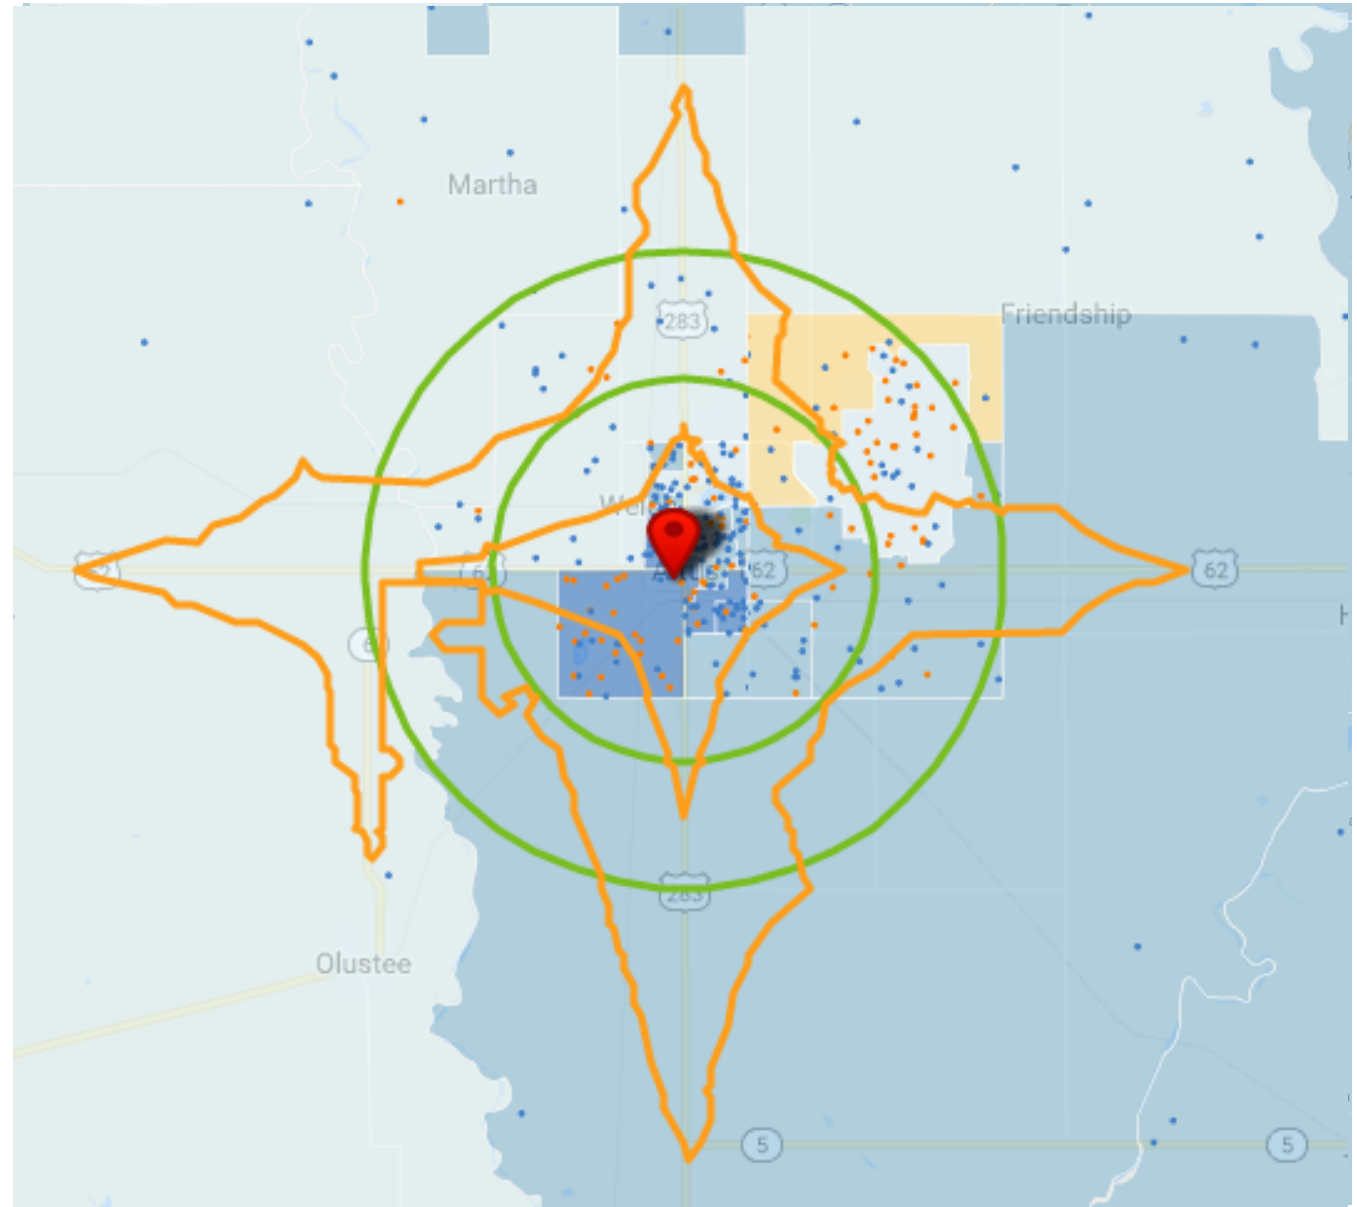

Discover

State of Oklahoma
Population 3.92 Million

Altus, OK
Population 18,885

Residential Population Density

• 1 dot = 100

Daytime Employee Population Density

• 1 dot = 100

Median Household Income

- \$0-\$25,000
- \$25,000-\$50,000
- \$50,000-\$75,000
- \$75,000-\$100,000
- \$100,000-\$150,000
- > \$150,000

Study Area

- 3.00 mi
- 5.00 mi
- 0-5 min
- 0-10 min

Discover: Drive Time & Radius

Category	3-Mile Radius	5-Mile Radius	10-Mile Radius	5-Minute Drive Time	10-Minute Drive Time	15-Minute Drive Time
Current Year Estimated Population	19,212	20,308	23,646	8,562	19,760	22,175
Number of Households	7,459	7,855	9,148	3,468	7,617	8,604
Projected Annual Growth (5 YR)	-2.09%	-2.10%	-2.08%	-1.53%	-2.11%	-2.12%
Median HH Income 2016	\$41,447	\$42,087	\$43,507	\$50,066	\$42,697	\$42,879
Current Year Average Age	37.1	37.2	37.6	38.6	37.2	37.4
Average Home Value	\$120,595	\$121,717	\$123,047	\$157,816	\$122,647	\$121,605
Current Year % Bachelor's Degree	19%	19%	19%	26%	19%	19%
Daytime Population	24,894	27,630	29,597	10,648	25,145	28,829
Labor Force	9,483	10,044	11,699	4,252	9,761	10,979